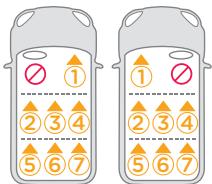

Joie™

i-Spin XL

enhanced child restraint

check my fit
in your car

child restraint-to-vehicle fit guide

scan here to
check the most
up to date list

GB Vehicle Fitting Information

For installation with ISOFIX system