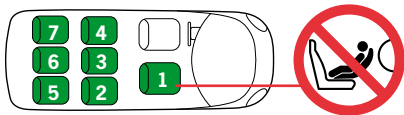

This child seat is suitable for fixing into the seat positions of the cars listed below, providing approved ISOfix points are fitted and available and the car manual does not forbid the installation of this type of child seat. Seat positions in other cars may also be suitable to accept this child restraint, however we have not yet tested that combination of car and child seat. If in doubt, consult either BeSafe or the retailer. For updated carlist see: www.besafe.com

ISOfix anchorage in the passenger seat (position 1) are normally offered as option, so depending on the model this position can be available or not.

Vehicle seat positions marked with * can have a storage compartment in front of the vehicle seat.

If the support leg would be positioned on a storage compartment in front of the seat, you must follow the car manufacturer's instructions regarding how to handle the storage compartment. When the floor under the floor support is insufficient to hold the forces you can not use this child seat in this position of the car.

BeSafe recommends to test the installation of this child seat in all vehicle seat positions which are intended to be used and check installation, available space in the vehicle and position of the child, to verify if this child seat is acceptable for your situation.

! Notice: DO NOT use on a passenger seat fitted with activated frontal airbag.