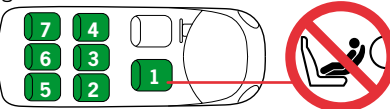

This child seat is suitable for fixing into the seat positions of the cars listed below, providing approved Isofix points are fitted and available and the car manual does not forbid the installation of this type of child seat. Seat positions in other cars may also be suitable to accept this child restraint, however we have not yet tested that combination of car and child seat. If in doubt, consult either BeSafe or the retailer. For updated carlist see: www.besafe.com

Isofix anchorage in the passenger seat (position 1) are normally offered as option, so depending on the model this position can be available or not. Vehicle seat positions marked with * can have a storage compartment in front of the vehicle seat. If the support leg would be positioned on a storage compartment in front of the seat, you must follow the car manufacturer's instructions regarding how to handle the storage compartment. When the floor under the floor support is insufficient to hold the forces you can not use this child seat in this position of the car.

BeSafe recommends to test the installation of this child seat in all vehicle seat positions which are intended to be used and check installation, available space in the vehicle and position of the child, to verify if this child seat is acceptable for your situation.

⚠ Notice: DO NOT use on a passenger seat fitted with activated frontal airbag.

2

Car manufacturer	Model	1st year of production	Approved seats		
Always	U5	2020	2,4		
	U6	2022	2,4		
	Alfa Romeo	147	2000	2,4	
		156	1997	2,4	
		159	2006	2,4	
		Giulia	2015	2,4	
Audi	Giulietta	2010	2,4		
	Mito	2008	2,4		
	Stelvio	2017	2,4		
	Tonale	2022	2,4		
	A1	2010	2,4		
	A1	2018	1,2,4		
	A2	2000	2,4		
	A3, S3	1997	2,4		
	A3, S3	2003	2,4		
	A3	2020	1,2,4		
Audi	A3 sportback	2003	2,4		
	A3 cabrio	2008	2,4		
	A4, S4, RS4	1998	1,2,4		
	A4 avant	1996	2,4		
	A4, S4, RS4	2000	1,2,4		
	A4 avant	2000	1,2,4		
	A4 cabrio	2002	1,2,4		
	A4 imo	2015	1,2,4		
	A4 avant	2015	1,2,4		
	A5, S5	2007	1,2,4		
	A5 sportback	2009	1,2,4		
	A5 cabrio	2009	2,4		
	A5 coupe	2016	1,2,4		
	A6, S6, RS6	1998	2,4		
	A6, S6, RS6	2004	1,2,4		
	A6	2018	1,2,4		
	A7	2010	2,4		
	A7	2018	1,2,4		
	A8, S8	1998	2,4		
	A8	2018	2,4		
	E-tron	2019	1,2,4		
	Q2	2016	1,2,4		
	Q3	2010	1,2,4		
	Q3	2018	1,2,4		
	Q4 e-tron	2021	1,2,4		
	Q4 e-tron sportback	2021	1,2,4		
	Q5	2008	1,2,4		
	Q5	2016	1,2,4		
	Q7	2006	1,2,4		
	Q7	2015	1,2,4		
Q8	2019	1,2,4			
TT	2015	1,2,4			
BMW	1 serie	2005	2,4		
	1 serie (F40)	2019	2,4		
	2 serie Active tourer	2014	2,4		
	2 serie Active tourer	2022	1,2,4		
	2 serie Gran coupe	2019	2,4		
	2 serie Gran tourer	2015	2,4		
	2 serie Coupe	2021	2,4		
	BYD	ATTO 3	2022	1,2,4	
		Chevrolet	Aveo	2006	2,4
			Captiva	2006	2,4
			Cruze	2009	2,4
			Epic	2006	2,4
			Kalos	2002	2,4
			Lacetti	2004	2,4
Malibu			2011	2,4	
Matiz			2005	2,4	
Nubira			2009	2,4	
Orlando			2011	2,4	
Spark			2009	2,4	
Trax			2013	2,4	
Chrysler			300 CC	2008	2,4
			Dodge Caliber	2006	2,4
		Dodge Nitro	2006	2,4	
		Dodge RAM	2002	2,4	
		Jeep Commander	2006	2,4	
		Jeep Grand Cherokee	2010	2,4	
		Dacia	Dokker	2012	2,4
			Duster	2010	2,4
			Duster 2	2017	2,4
			Jogger	2021	2,4
Lodgy			2012	2,3,4	
Logan MCV	2005		2,4		
Logan 2 MCV	2013		2,4		
Puma	2008		2,4		
Sandero	2020		2,4		
Sandero 2	2013		2,4		
Spark	2021		2,4		
Sandero	2021		2,4		
Spring	2021		2,4		
Daihatsu	Srion		2005	2,4	
	DS Automobiles	DS3	2010	2,4	
		DS4	2011	2,4	
		DS4 II	2021	1,2,4	
		DS5	2012	2,4	
		DS7	2017	1,2,4	

3

Car manufacturer	Model	1st year of production	Approved seats	
Citroën	3 serie	1998	2,4	
	3 serie Sedan	2018	2,4	
	4 serie Gran coupe	2014	2,4	
	4 serie Gran coupe	2021	2,4	
	4 serie Coupe	2020	2,4	
	4 serie Convertible	2020	2,4	
	5 serie	2000	2,4	
	5 serie Limousine	2016	2,4	
	5 serie Touring	2017	2,4	
	6 serie	2003	2,4	
	6 serie GT	2017	2,4	
	7 serie	2001	2,4	
	7 serie	2015	2,4	
	8 serie Coupe	2018	2,4	
	i3	2013	2,4	
	i4	2021	2,4	
	iX (i20)	2021	2,4	
	iX3	2021	2,4	
	Mini	2006	2,4	
	Mini Clubman	2007	2,4	
	Mini Clubman	2015	1,2,4	
	Mini Countryman	2010	2,4	
	Mini Countryman	2016	1,2,4	
	X1	2004	2,4	
X1	2015	2,4		
X1	2022	1,2,4		
X3	2004	2,4		
X3	2017	2,4		
X4	2018	2,4		
X5	2004	2,4		
X5	2013	2,4		
X5	2018	2,4		
X6	2008	2,4		
X6	2019	2,4		
X7	2018	2,4,7		
Z4	2018	1		
BYD	ATTO 3	2022	1,2,4	
	Chevrolet	Aveo	2006	2,4
Captiva		2006	2,4	
Cruze		2009	2,4	
Epic		2006	2,4	
Kalos		2002	2,4	
Lacetti		2004	2,4	
Malibu		2011	2,4	
Matiz		2005	2,4	
Nubira		2009	2,4	
Orlando		2011	2,4	
Spark		2009	2,4	
Trax		2013	2,4	
Chrysler		300 CC	2008	2,4
		Dodge Caliber	2006	2,4
	Dodge Nitro	2006	2,4	
	Dodge RAM	2002	2,4	
	Jeep Commander	2006	2,4	
	Jeep Grand Cherokee	2010	2,4	

4